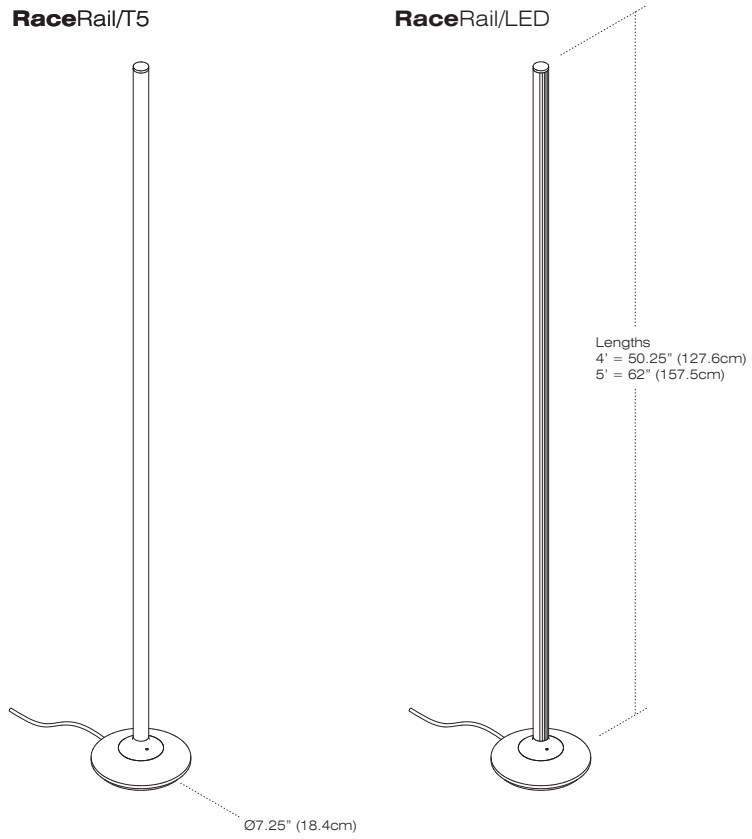

800 Series
Floor Light
VodeRail T5 & LED

800 Series Floor Light for T5HE fluorescent and LED. Portable design in RaceRail profile. On/off switch. Brushed aluminum finish standard. For complete details, see specification guides at vode.com

800 Series
Floor Light
VodeRail T5 & LED - Examples

800 Series
Floor Light
VodeRail T5 & LED - Specification Sheet

Specification Code

Vode Code	Rail Type	Rail Length	Color Temperature	Finish
805 807	RR	3	4	5

1	Vode Code 805 T5 807 LED
2	Rail Type RR RaceRail
3	Rail Length T5 T50 50" (127cm) T62 62" (157.5cm) LED L50 50.25" (127.6cm) L62 62" (157.5cm)
4	Color Temperature 30 warm white - 3000K 35 neutral white - 3500K 41 neutral white - 4100K
5	Finish A brushed aluminum (standard) BL black anodized
	Technical Data T5 (lamp included) input voltage 120v wattage (dependent on rail length) T50 28w T62 35w LED input voltage 120v wattage (dependent on rail length) L50 19.8w L62 24.6w