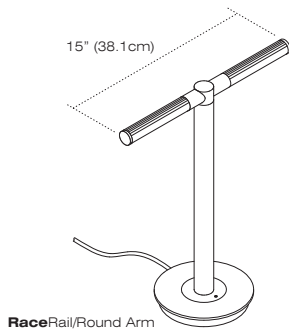

500 Series
Desk Light
VodeRail T5 & LED

RaceRail

RaceRail

500 Series Desk Light for T5HE fluorescent and LED. Portable design in RaceRail profile. On/off switch. Brushed aluminum finish standard. For complete details, see specification guides at vode.com

VodeRail/T5

VodeRail/LED

500 Series

Desk Light

VodeRail T5 & LED - Double Rail Examples

VodeRail/LED/Double

500 Series

Desk Light

VodeRail T5 & LED - Specification Sheet

Specification Code	Vode Code	Rail Type	Rail Length	Arm Type	Color Temperature	Finish
	505 507 517	RR	3	4	5	6

1	<p>Vode Code 505 single rail T5 507 single rail, LED 517 double rail, LED</p>
2	<p>Rail Type RR RaceRail</p>
3	<p>Rail Length T5 Single Rail T26 26" (66cm)</p> <p>LED Single Rail L07 7.5" (19cm) L22 23.5" (59.7cm)</p> <p>LED Double Rail L14 15" (38.1cm) L28 28" (71.1cm)</p>
4	<p>Arm Type RA round arm SA square arm</p>
5	<p>Color Temperature 30 warm white - 3000K 35 neutral white - 3500K 41 neutral white - 4100K</p>
6	<p>Finish A brushed aluminum (standard) BL black anodized</p>
	<p>Technical Data T5 (lamp included) input voltage 120v wattage 14w</p> <p>LED input voltage 120v wattage (dependent on rail length) L07 3.4w L22 16.8w L14 6.8w L28 16.8w</p>