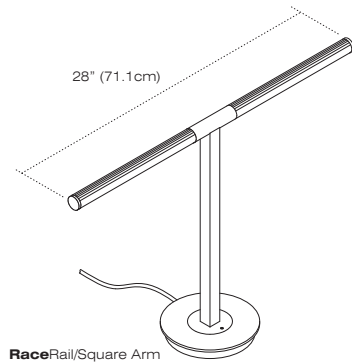

500 Series
Desk Light
VodeRail T5 & LED

RaceRail

RaceRail

500 Series Desk Light for T5HE fluorescent and LED. Portable design in RaceRail profile. On/off switch. Brushed aluminum finish standard. For complete details, see specification guides at vode.com

VodeRail/T5

VodeRail/LED

500 Series

Desk Light

VodeRail T5 & LED - Double Rail Examples

VodeRail/LED/Double

500 Series

Desk Light

VodeRail T5 & LED - Specification Sheet

Specification Code	Vode Code	Rail Type	Rail Length	Arm Type	Color Temperature	Finish
	505 507 517	RR	3	4	5	6

1	<p>Vode Code 505 single rail T5 507 single rail, LED 517 double rail, LED</p>
2	<p>Rail Type RR RaceRail</p>
3	<p>Rail Length T5 Single Rail T26 26" (66cm)</p> <p>LED Single Rail L07 7.5" (19cm) L22 23.5" (59.7cm)</p> <p>LED Double Rail L14 15" (38.1cm) L28 28" (71.1cm)</p>
4	<p>Arm Type RA round arm SA square arm</p>
5	<p>Color Temperature 30 warm white - 3000K 35 neutral white - 3500K 41 neutral white - 4100K</p>
6	<p>Finish A brushed aluminum (standard) BL black anodized</p>
	<p>Technical Data T5 (lamp included) input voltage 120v wattage 14w</p> <p>LED input voltage 120v wattage (dependent on rail length) L07 3.4w L22 16.8w L14 6.8w L28 16.8w</p>