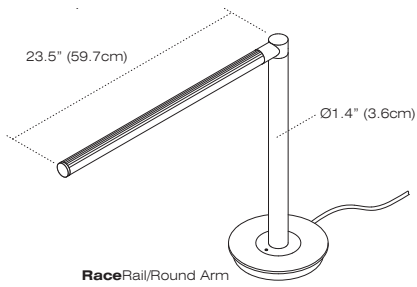

500 Series
Desk Light
VodeRail T5 & LED

RaceRail

RaceRail

500 Series Desk Light for T5HE fluorescent and LED. Portable design in RaceRail profile. On/off switch. Brushed aluminum finish standard. For complete details, see specification guides at vode.com

VodeRail/T5

VodeRail/LED

500 Series

Desk Light

VodeRail T5 & LED - Double Rail Examples

VodeRail/LED/Double

500 Series

Desk Light

VodeRail T5 & LED - Specification Sheet

Specification Code	Vode Code	Rail Type	Rail Length	Arm Type	Color Temperature	Finish
	505 507 517	RR	3	4	5	6

1	<p>Vode Code 505 single rail T5 507 single rail, LED 517 double rail, LED</p>
2	<p>Rail Type RR RaceRail</p>
3	<p>Rail Length T5 Single Rail T26 26" (66cm)</p> <p>LED Single Rail L07 7.5" (19cm) L22 23.5" (59.7cm)</p> <p>LED Double Rail L14 15" (38.1cm) L28 28" (71.1cm)</p>
4	<p>Arm Type RA round arm SA square arm</p>
5	<p>Color Temperature 30 warm white - 3000K 35 neutral white - 3500K 41 neutral white - 4100K</p>
6	<p>Finish A brushed aluminum (standard) BL black anodized</p>
	<p>Technical Data T5 (lamp included) input voltage 120v wattage 14w</p> <p>LED input voltage 120v wattage (dependent on rail length) L07 3.4w L22 16.8w L14 6.8w L28 16.8w</p>