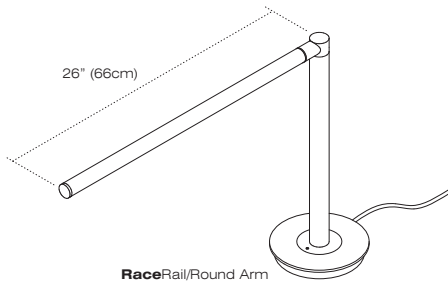

500 Series
Desk Light
VodeRail T5 & LED

RaceRail

RaceRail

500 Series Desk Light for T5HE fluorescent and LED. Portable design in RaceRail profile. On/off switch. Brushed aluminum finish standard. For complete details, see specification guides at vode.com

VodeRail/T5

VodeRail/LED

500 Series

Desk Light

VodeRail T5 & LED - Double Rail Examples

VodeRail/LED/Double

500 Series

Desk Light

VodeRail T5 & LED - Specification Sheet

Specification Code	Vode Code	Rail Type	Rail Length	Arm Type	Color Temperature	Finish
	505 507 517	RR	3	4	5	6

1	<p>Vode Code 505 single rail T5 507 single rail, LED 517 double rail, LED</p>
2	<p>Rail Type RR RaceRail</p>
3	<p>Rail Length T5 Single Rail T26 26" (66cm)</p> <p>LED Single Rail L07 7.5" (19cm) L22 23.5" (59.7cm)</p> <p>LED Double Rail L14 15" (38.1cm) L28 28" (71.1cm)</p>
4	<p>Arm Type RA round arm SA square arm</p>
5	<p>Color Temperature 30 warm white - 3000K 35 neutral white - 3500K 41 neutral white - 4100K</p>
6	<p>Finish A brushed aluminum (standard) BL black anodized</p>
	<p>Technical Data T5 (lamp included) input voltage 120v wattage 14w</p> <p>LED input voltage 120v wattage (dependent on rail length) L07 3.4w L22 16.8w L14 6.8w L28 16.8w</p>