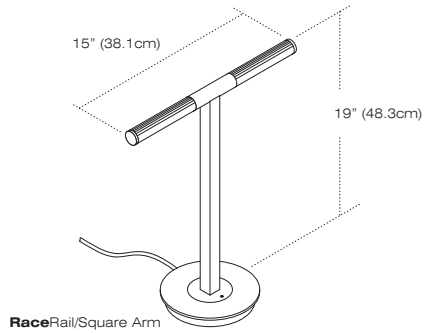

500 Series
Desk Light
VodeRail T5 & LED

RaceRail

RaceRail

500 Series Desk Light for T5HE fluorescent and LED. Portable design in RaceRail profile. On/off switch. Brushed aluminum finish standard. For complete details, see specification guides at vode.com

VodeRail/T5

VodeRail/LED

500 Series

Desk Light

VodeRail T5 & LED - Double Rail Examples

VodeRail/LED/Double

500 Series

Desk Light

VodeRail T5 & LED - Specification Sheet

Specification Code	Vode Code	Rail Type	Rail Length	Arm Type	Color Temperature	Finish
	505 507 517	RR	3	4	5	6

1	<p>Vode Code 505 single rail T5 507 single rail, LED 517 double rail, LED</p>
2	<p>Rail Type RR RaceRail</p>
3	<p>Rail Length T5 Single Rail T26 26" (66cm)</p> <p>LED Single Rail L07 7.5" (19cm) L22 23.5" (59.7cm)</p> <p>LED Double Rail L14 15" (38.1cm) L28 28" (71.1cm)</p>
4	<p>Arm Type RA round arm SA square arm</p>
5	<p>Color Temperature 30 warm white - 3000K 35 neutral white - 3500K 41 neutral white - 4100K</p>
6	<p>Finish A brushed aluminum (standard) BL black anodized</p>
	<p>Technical Data T5 (lamp included) input voltage 120v wattage 14w</p> <p>LED input voltage 120v wattage (dependent on rail length) L07 3.4w L22 16.8w L14 6.8w L28 16.8w</p>