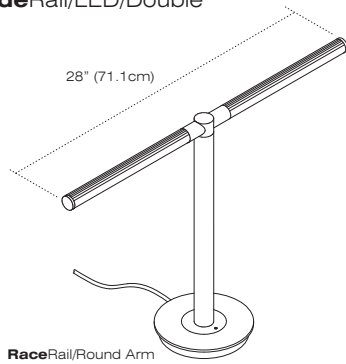

500 Series
Desk Light
VodeRail T5 & LED

RaceRail

RaceRail

500 Series Desk Light for T5HE fluorescent and LED. Portable design in RaceRail profile. On/off switch. Brushed aluminum finish standard. For complete details, see specification guides at vode.com

VodeRail/T5

VodeRail/LED

500 Series

Desk Light

VodeRail T5 & LED - Double Rail Examples

VodeRail/LED/Double

500 Series

Desk Light

VodeRail T5 & LED - Specification Sheet

Specification Code	Vode Code	Rail Type	Rail Length	Arm Type	Color Temperature	Finish
	505 507 517	RR	3	4	5	6

1	<p>Vode Code 505 single rail T5 507 single rail, LED 517 double rail, LED</p>
2	<p>Rail Type RR RaceRail</p>
3	<p>Rail Length T5 Single Rail T26 26" (66cm)</p> <p>LED Single Rail L07 7.5" (19cm) L22 23.5" (59.7cm)</p> <p>LED Double Rail L14 15" (38.1cm) L28 28" (71.1cm)</p>
4	<p>Arm Type RA round arm SA square arm</p>
5	<p>Color Temperature 30 warm white - 3000K 35 neutral white - 3500K 41 neutral white - 4100K</p>
6	<p>Finish A brushed aluminum (standard) BL black anodized</p>
	<p>Technical Data T5 (lamp included) input voltage 120v wattage 14w</p> <p>LED input voltage 120v wattage (dependent on rail length) L07 3.4w L22 16.8w L14 6.8w L28 16.8w</p>