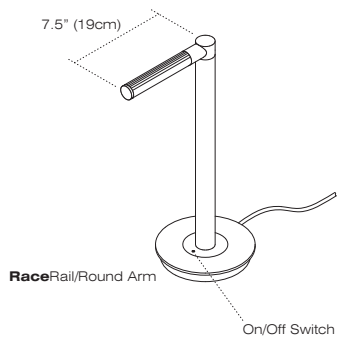

500 Series
Desk Light
VodeRail T5 & LED

RaceRail

RaceRail

500 Series Desk Light for T5HE fluorescent and LED. Portable design in RaceRail profile. On/off switch. Brushed aluminum finish standard. For complete details, see specification guides at vode.com

VodeRail/T5

VodeRail/LED

500 Series

Desk Light

VodeRail T5 & LED - Double Rail Examples

VodeRail/LED/Double

500 Series

Desk Light

VodeRail T5 & LED - Specification Sheet

Specification Code	Vode Code	Rail Type	Rail Length	Arm Type	Color Temperature	Finish
	505 507 517	RR	3	4	5	6

1	<p>Vode Code 505 single rail T5 507 single rail, LED 517 double rail, LED</p>
2	<p>Rail Type RR RaceRail</p>
3	<p>Rail Length T5 Single Rail T26 26" (66cm)</p> <p>LED Single Rail L07 7.5" (19cm) L22 23.5" (59.7cm)</p> <p>LED Double Rail L14 15" (38.1cm) L28 28" (71.1cm)</p>
4	<p>Arm Type RA round arm SA square arm</p>
5	<p>Color Temperature 30 warm white - 3000K 35 neutral white - 3500K 41 neutral white - 4100K</p>
6	<p>Finish A brushed aluminum (standard) BL black anodized</p>
	<p>Technical Data T5 (lamp included) input voltage 120v wattage 14w</p> <p>LED input voltage 120v wattage (dependent on rail length) L07 3.4w L22 16.8w L14 6.8w L28 16.8w</p>