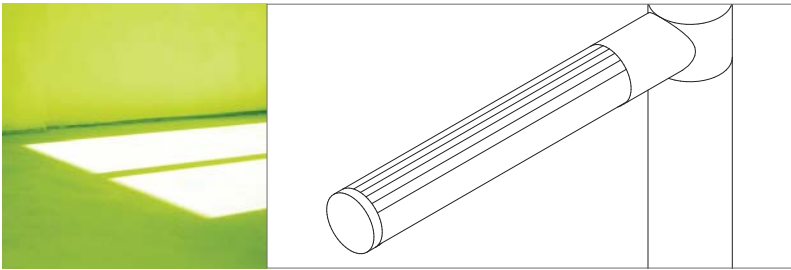

500 Series
Desk Light
VodeRail T5 & LED

RaceRail

RaceRail

500 Series Desk Light for T5HE fluorescent and LED. Portable design in RaceRail profile. On/off switch. Brushed aluminum finish standard. For complete details, see specification guides at vode.com

VodeRail/T5

VodeRail/LED

500 Series

Desk Light

VodeRail T5 & LED - Double Rail Examples

VodeRail/LED/Double

500 Series

Desk Light

VodeRail T5 & LED - Specification Sheet

Specification Code	Vode Code	Rail Type	Rail Length	Arm Type	Color Temperature	Finish
	505 507 517	RR	3	4	5	6

1	<p>Vode Code 505 single rail T5 507 single rail, LED 517 double rail, LED</p>
2	<p>Rail Type RR RaceRail</p>
3	<p>Rail Length T5 Single Rail T26 26" (66cm)</p> <p>LED Single Rail L07 7.5" (19cm) L22 23.5" (59.7cm)</p> <p>LED Double Rail L14 15" (38.1cm) L28 28" (71.1cm)</p>
4	<p>Arm Type RA round arm SA square arm</p>
5	<p>Color Temperature 30 warm white - 3000K 35 neutral white - 3500K 41 neutral white - 4100K</p>
6	<p>Finish A brushed aluminum (standard) BL black anodized</p>
	<p>Technical Data T5 (lamp included) input voltage 120v wattage 14w</p> <p>LED input voltage 120v wattage (dependent on rail length) L07 3.4w L22 16.8w L14 6.8w L28 16.8w</p>