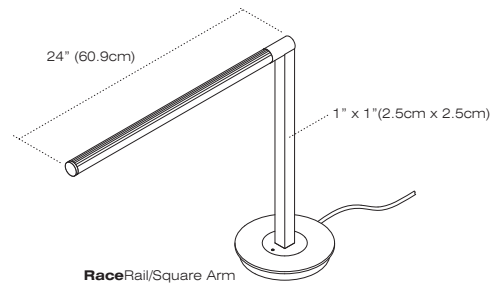

500 Series
Desk Light
VodeRail T5 & LED

RaceRail

RaceRail

500 Series Desk Light for T5HE fluorescent and LED. Portable design in RaceRail profile. On/off switch. Brushed aluminum finish standard. For complete details, see specification guides at vode.com

VodeRail/T5

VodeRail/LED

500 Series

Desk Light

VodeRail T5 & LED - Double Rail Examples

VodeRail/LED/Double

500 Series

Desk Light

VodeRail T5 & LED - Specification Sheet

Specification Code	Vode Code	Rail Type	Rail Length	Arm Type	Color Temperature	Finish
	505 507 517	RR	3	4	5	6

1	<p>Vode Code 505 single rail T5 507 single rail, LED 517 double rail, LED</p>
2	<p>Rail Type RR RaceRail</p>
3	<p>Rail Length T5 Single Rail T26 26" (66cm)</p> <p>LED Single Rail L07 7.5" (19cm) L22 23.5" (59.7cm)</p> <p>LED Double Rail L14 15" (38.1cm) L28 28" (71.1cm)</p>
4	<p>Arm Type RA round arm SA square arm</p>
5	<p>Color Temperature 30 warm white - 3000K 35 neutral white - 3500K 41 neutral white - 4100K</p>
6	<p>Finish A brushed aluminum (standard) BL black anodized</p>
	<p>Technical Data T5 (lamp included) input voltage 120v wattage 14w</p> <p>LED input voltage 120v wattage (dependent on rail length) L07 3.4w L22 16.8w L14 6.8w L28 16.8w</p>