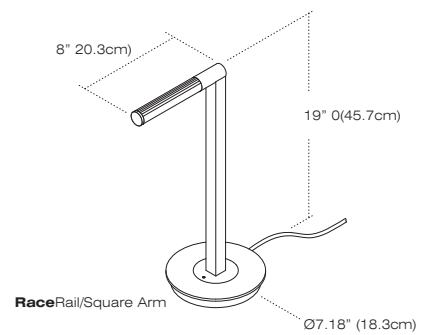

500 Series
Desk Light
VodeRail T5 & LED

RaceRail

RaceRail

500 Series Desk Light for T5HE fluorescent and LED. Portable design in RaceRail profile. On/off switch. Brushed aluminum finish standard. For complete details, see specification guides at vode.com

VodeRail/T5

VodeRail/LED

500 Series

Desk Light

VodeRail T5 & LED - Double Rail Examples

VodeRail/LED/Double

500 Series

Desk Light

VodeRail T5 & LED - Specification Sheet

Specification Code	Vode Code	Rail Type	Rail Length	Arm Type	Color Temperature	Finish
	505 507 517	RR	3	4	5	6

1	<p>Vode Code 505 single rail T5 507 single rail, LED 517 double rail, LED</p>
2	<p>Rail Type RR RaceRail</p>
3	<p>Rail Length T5 Single Rail T26 26" (66cm)</p> <p>LED Single Rail L07 7.5" (19cm) L22 23.5" (59.7cm)</p> <p>LED Double Rail L14 15" (38.1cm) L28 28" (71.1cm)</p>
4	<p>Arm Type RA round arm SA square arm</p>
5	<p>Color Temperature 30 warm white - 3000K 35 neutral white - 3500K 41 neutral white - 4100K</p>
6	<p>Finish A brushed aluminum (standard) BL black anodized</p>
	<p>Technical Data T5 (lamp included) input voltage 120v wattage 14w</p> <p>LED input voltage 120v wattage (dependent on rail length) L07 3.4w L22 16.8w L14 6.8w L28 16.8w</p>