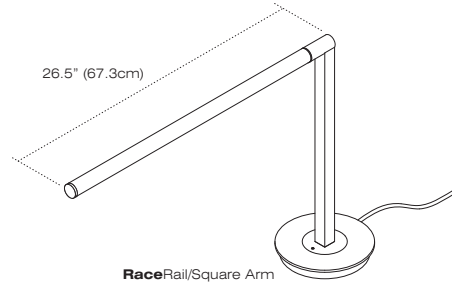

500 Series
Desk Light
VodeRail T5 & LED

RaceRail

RaceRail

500 Series Desk Light for T5HE fluorescent and LED. Portable design in RaceRail profile. On/off switch. Brushed aluminum finish standard. For complete details, see specification guides at vode.com

VodeRail/T5

VodeRail/LED

500 Series

Desk Light

VodeRail T5 & LED - Double Rail Examples

VodeRail/LED/Double

500 Series

Desk Light

VodeRail T5 & LED - Specification Sheet

Specification Code	Vode Code	Rail Type	Rail Length	Arm Type	Color Temperature	Finish
	505 507 517	RR	3	4	5	6

1	<p>Vode Code 505 single rail T5 507 single rail, LED 517 double rail, LED</p>
2	<p>Rail Type RR RaceRail</p>
3	<p>Rail Length T5 Single Rail T26 26" (66cm)</p> <p>LED Single Rail L07 7.5" (19cm) L22 23.5" (59.7cm)</p> <p>LED Double Rail L14 15" (38.1cm) L28 28" (71.1cm)</p>
4	<p>Arm Type RA round arm SA square arm</p>
5	<p>Color Temperature 30 warm white - 3000K 35 neutral white - 3500K 41 neutral white - 4100K</p>
6	<p>Finish A brushed aluminum (standard) BL black anodized</p>
	<p>Technical Data T5 (lamp included) input voltage 120v wattage 14w</p> <p>LED input voltage 120v wattage (dependent on rail length) L07 3.4w L22 16.8w L14 6.8w L28 16.8w</p>