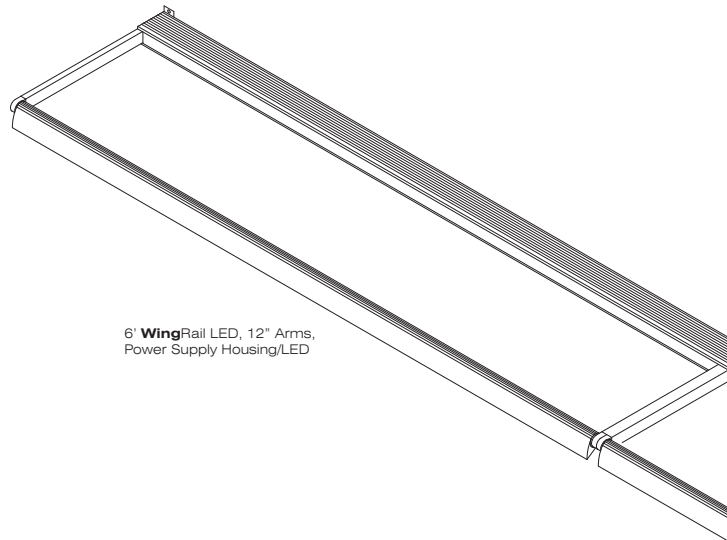

100 Series
MLR Bus System
VodeRail LED

100 Series MLR Bus System for LED. Stack, suspension, surface or cabinet mount. 1'(30.5cm) – 6'(183cm). Patented hub design allows for 370° rotation with angle-gauge and lock-screw. Power housing lengths up to 12'. Brushed aluminum finish standard.

BoxRail

BoxRail

100 Series
MLR Bus System
VodeRail LED - Example Configurations

100 Series
MLR Bus System
VodeRail LED - Rail Types

*Not an illuminated product.
 *Must be specified separately from System Specification Code.

100 Series
MLR Bus System
VodeRail LED - System Components

100 Series
MLR Bus System
VodeRail LED - Specification Sheet

Specification Code

Vode Code	Rail Type	Layout	Mounting	Arm/Cord Length	Power Location	Power/Voltage	Diode Type	Color Temperature	Finish	Optics	Options
167	2	3	4	5	IP	7	8	9	10	11	12