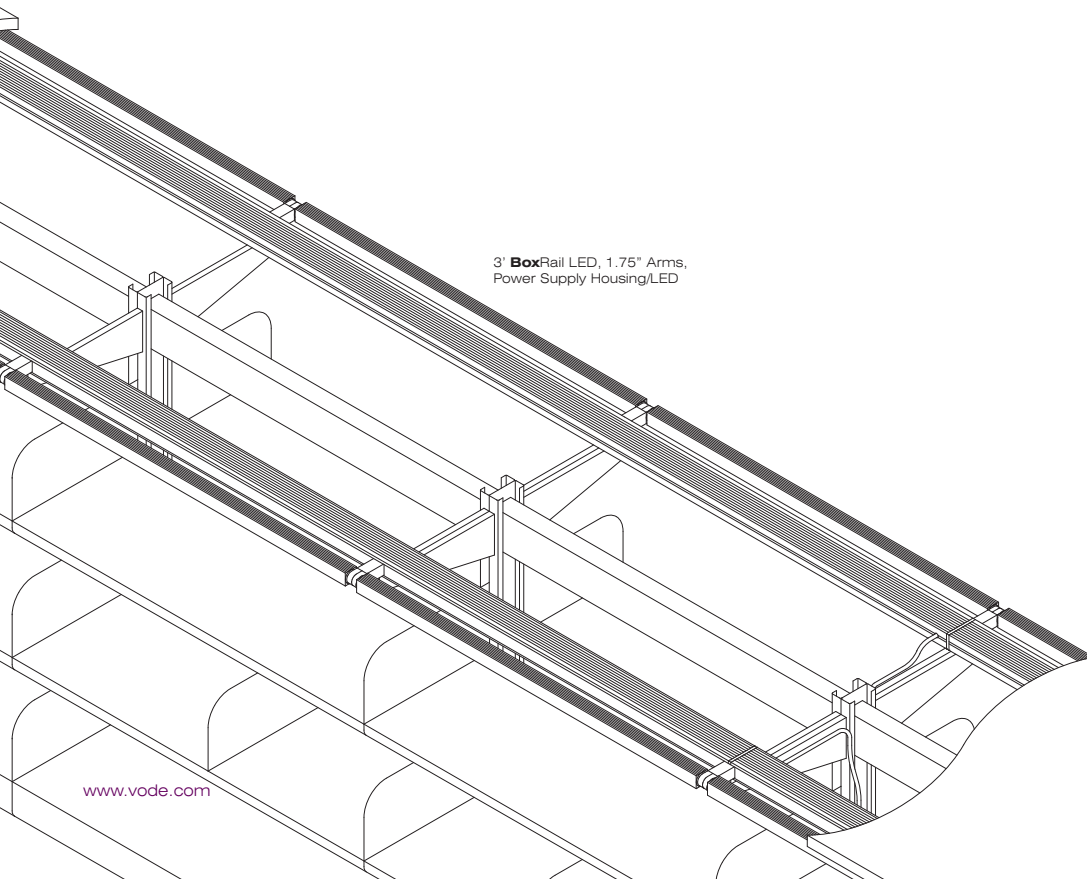

100 Series
MLR Bus System
VodeRail LED

100 Series MLR Bus System for LED. Stack, suspension, surface or cabinet mount. 1'(30.5cm) – 6'(183cm). Patented hub design allows for 370° rotation with angle-gauge and lock-screw. Power housing lengths up to 12'. Brushed aluminum finish standard.

BoxRail

BoxRail

100 Series
MLR Bus System
VodeRail LED - Example Configurations

100 Series
MLR Bus System
VodeRail LED - Rail Types

*Not an illuminated product.
 *Must be specified separately from System Specification Code.

100 Series
MLR Bus System
VodeRail LED - System Components

100 Series
MLR Bus System
VodeRail LED - Specification Sheet

Specification Code

Vode Code	Rail Type	Layout	Mounting	Arm/Cord Length	Power Location	Power/Voltage	Diode Type	Color Temperature	Finish	Optics	Options
167	2	3	4	5	IP	7	8	9	10	11	12