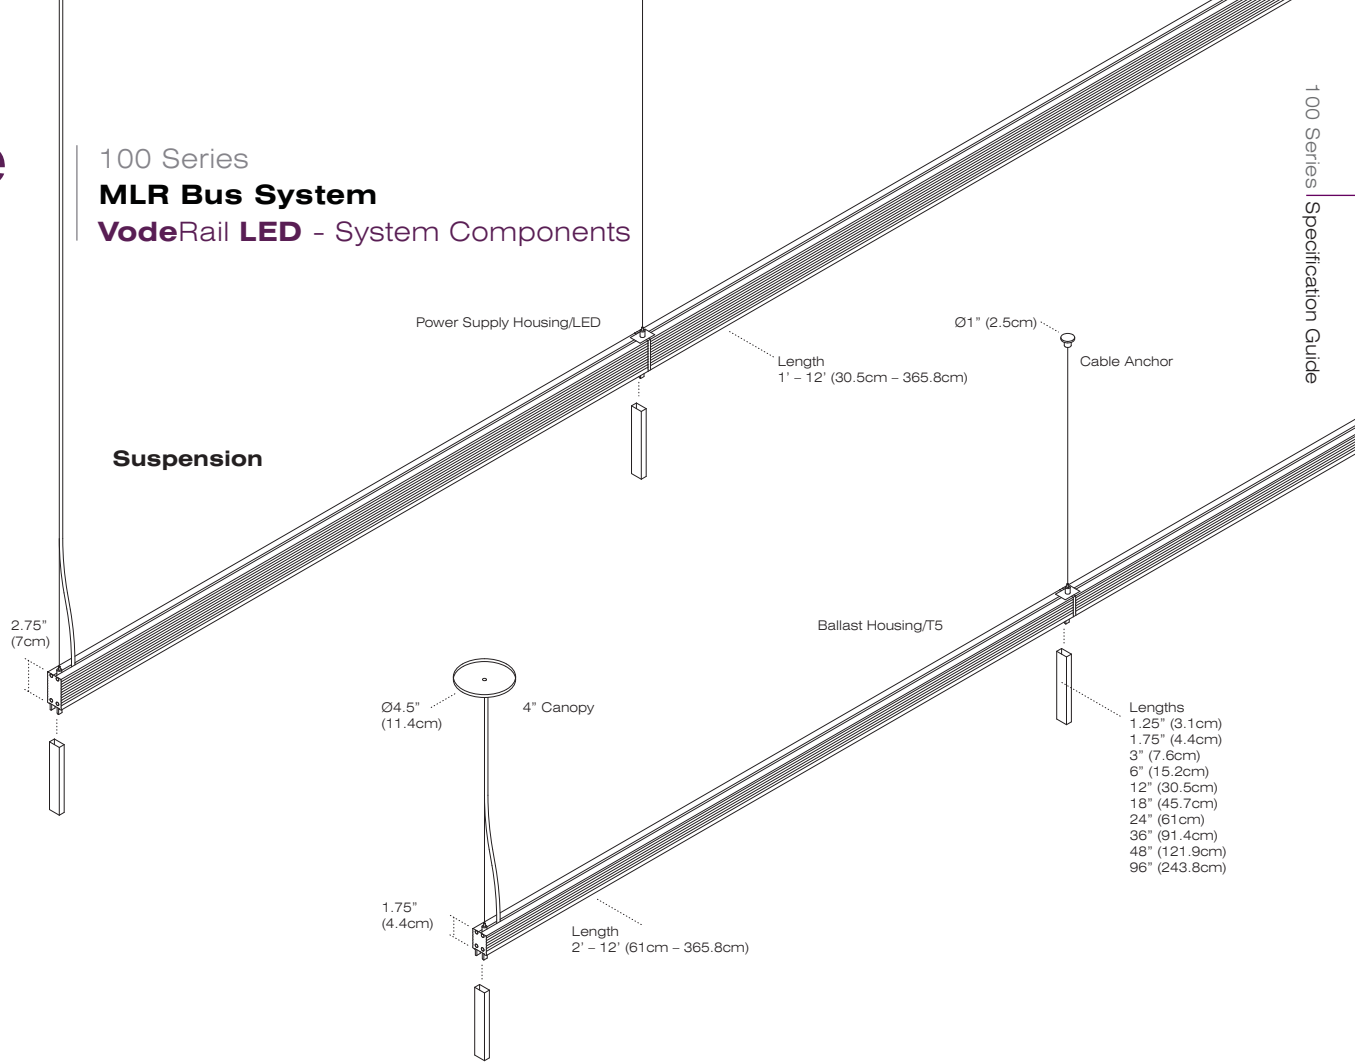

100 Series
MLR Bus System
VodeRail LED

100 Series MLR Bus System for LED. Stack, suspension, surface or cabinet mount. 1'(30.5cm) – 6'(183cm). Patented hub design allows for 370° rotation with angle-gauge and lock-screw. Power housing lengths up to 12'. Brushed aluminum finish standard.

BoxRail

BoxRail

100 Series
MLR Bus System
VodeRail LED - Example Configurations

100 Series
MLR Bus System
VodeRail LED - Rail Types

*Not an illuminated product.
 *Must be specified separately from System Specification Code.

100 Series
MLR Bus System
VodeRail LED - System Components

100 Series
MLR Bus System
VodeRail LED - Specification Sheet

Specification Code

Vode Code	Rail Type	Layout	Mounting	Arm/Cord Length	Power Location	Power/Voltage	Diode Type	Color Temperature	Finish	Optics	Options
167	2	3	4	5	IP	7	8	9	10	11	12

† available for VodeRail/LED only
 * available for VodeRail T5 only

All Rail Types
Layout Chart
T5 & LED

Choose length (in feet) and corresponding "A" or "B" layout. "A" and "B" are common layouts.
 If "A" or "B" layouts are not desired, choose "C" (custom layout) and specify desired layout.