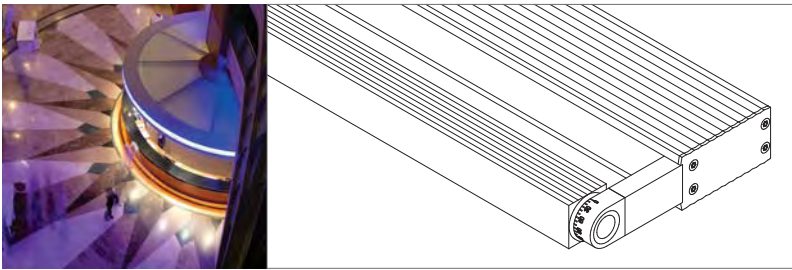

100 Series
MLR Bus System
VodeRail LED

100 Series MLR Bus System for LED. Stack, suspension, surface or cabinet mount. 1'(30.5cm) – 6'(183cm). Patented hub design allows for 370° rotation with angle-gauge and lock-screw. Power housing lengths up to 12'. Brushed aluminum finish standard.

BoxRail

BoxRail

100 Series
MLR Bus System
VodeRail LED - Example Configurations

100 Series
MLR Bus System
VodeRail LED - Rail Types

*Not an illuminated product.
 *Must be specified separately from System Specification Code.