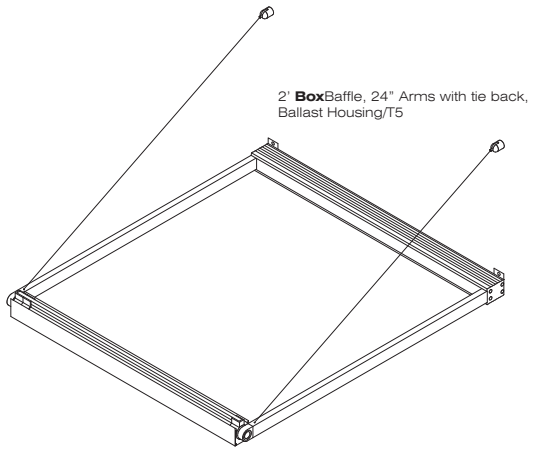

100 Series
MLR Bus System
VodeRail LED - Example Configurations