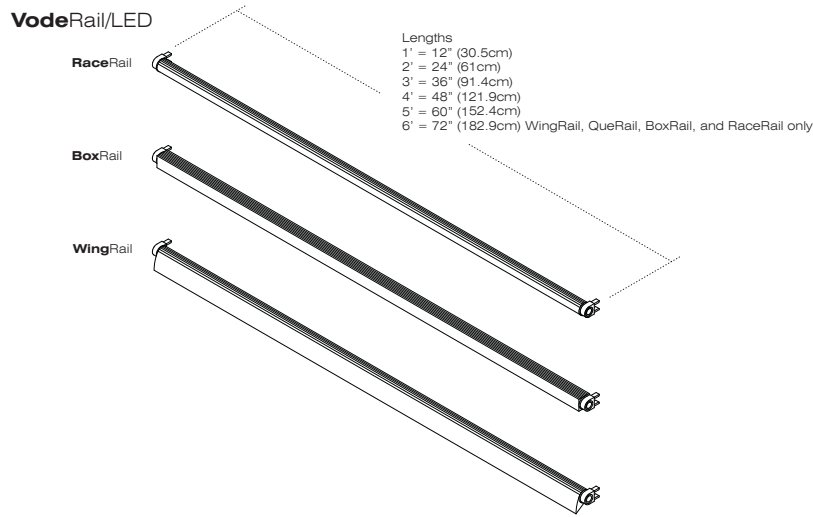

100 Series
MLR Bus System
VodeRail LED

100 Series MLR Bus System for LED. Stack, suspension, surface or cabinet mount. 1'(30.5cm) – 6'(183cm). Patented hub design allows for 370° rotation with angle-gauge and lock-screw. Power housing lengths up to 12'. Brushed aluminum finish standard.

BoxRail

BoxRail

100 Series
MLR Bus System
VodeRail LED - Example Configurations

100 Series
MLR Bus System
VodeRail LED - Rail Types

*Not an illuminated product.
 *Must be specified separately from System Specification Code.

100 Series
MLR Bus System
VodeRail LED - System Components

100 Series
MLR Bus System
VodeRail LED - Specification Sheet

Specification Code

Vode Code	Rail Type	Layout	Mounting	Arm/Cord Length	Power Location	Power/Voltage	Diode Type	Color Temperature	Finish	Optics	Options
167	2	3	4	5	IP	7	8	9	10	11	12