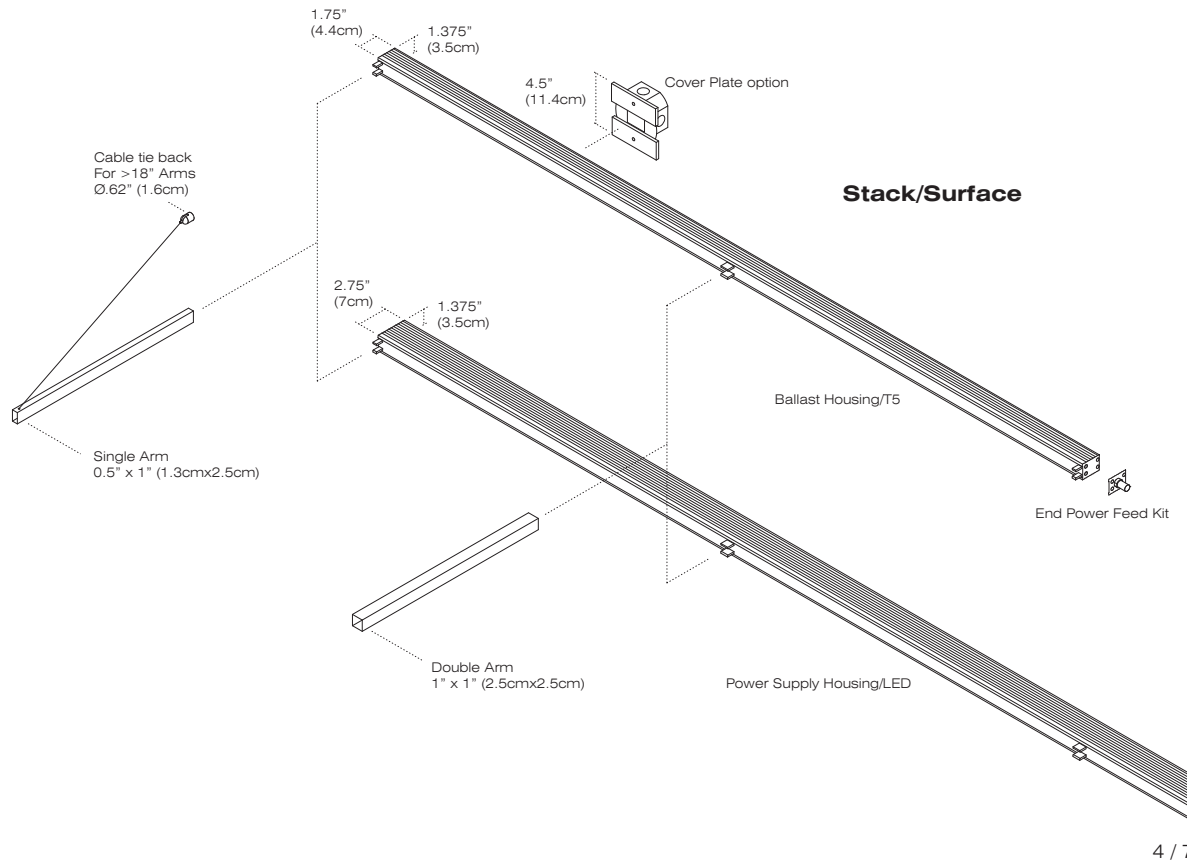

100 Series
MLR Bus System
VodeRail LED

100 Series MLR Bus System for LED. Stack, suspension, surface or cabinet mount. 1'(30.5cm) – 6'(183cm). Patented hub design allows for 370° rotation with angle-gauge and lock-screw. Power housing lengths up to 12'. Brushed aluminum finish standard.

BoxRail

BoxRail

100 Series
MLR Bus System
VodeRail LED - Example Configurations

100 Series
MLR Bus System
VodeRail LED - Rail Types

*Not an illuminated product.
 *Must be specified separately from System Specification Code.

100 Series
MLR Bus System
VodeRail LED - System Components

100 Series
MLR Bus System
VodeRail LED - Specification Sheet

Specification Code

Vode Code	Rail Type	Layout	Mounting	Arm/Cord Length	Power Location	Power/Voltage	Diode Type	Color Temperature	Finish	Optics	Options
167	2	3	4	5	IP	7	8	9	10	11	12