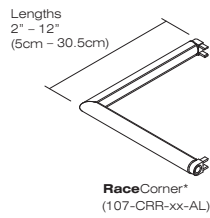

*Not an illuminated product.
*Must be specified separately from System Specification Code.