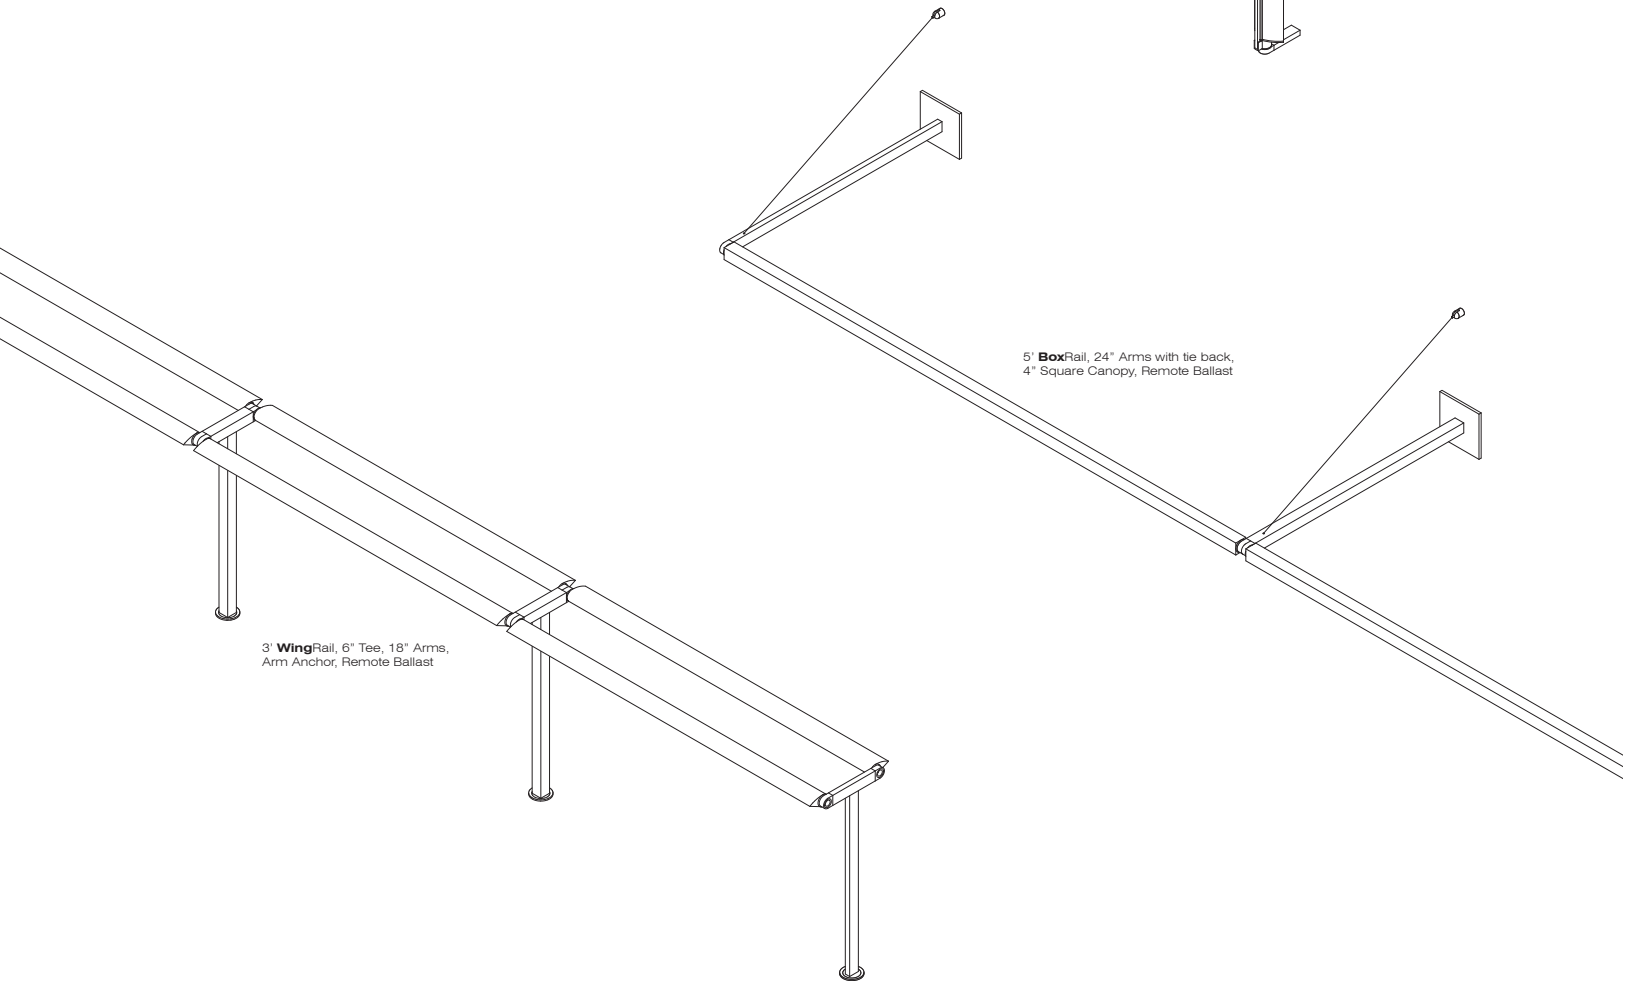

100 Series
Modular Light Rail System
VodeRail & Bee+Rail T5

100 Series MLR System for T5HE or T5HO fluorescent. Wall, ceiling or table mount. Single or double rail option. 2'(61cm) – 8'(244cm) lengths, depending on lamp and rail type. Quick-connect wiring harness standard. Patented hub design with 370° rotation, angle-gauge and lock-screw. Arm mount or cord suspension. Brushed aluminum finish standard.

BeeFuse

BoxBaffle

100 Series

Modular Light Rail System

VodeRail & Bee+Rail T5 - Example Configurations

100 Series
Modular Light Rail System
VodeRail & Bee+Rail T5 - Rail Types

VodeRail/T5

Bee+Rail/T5