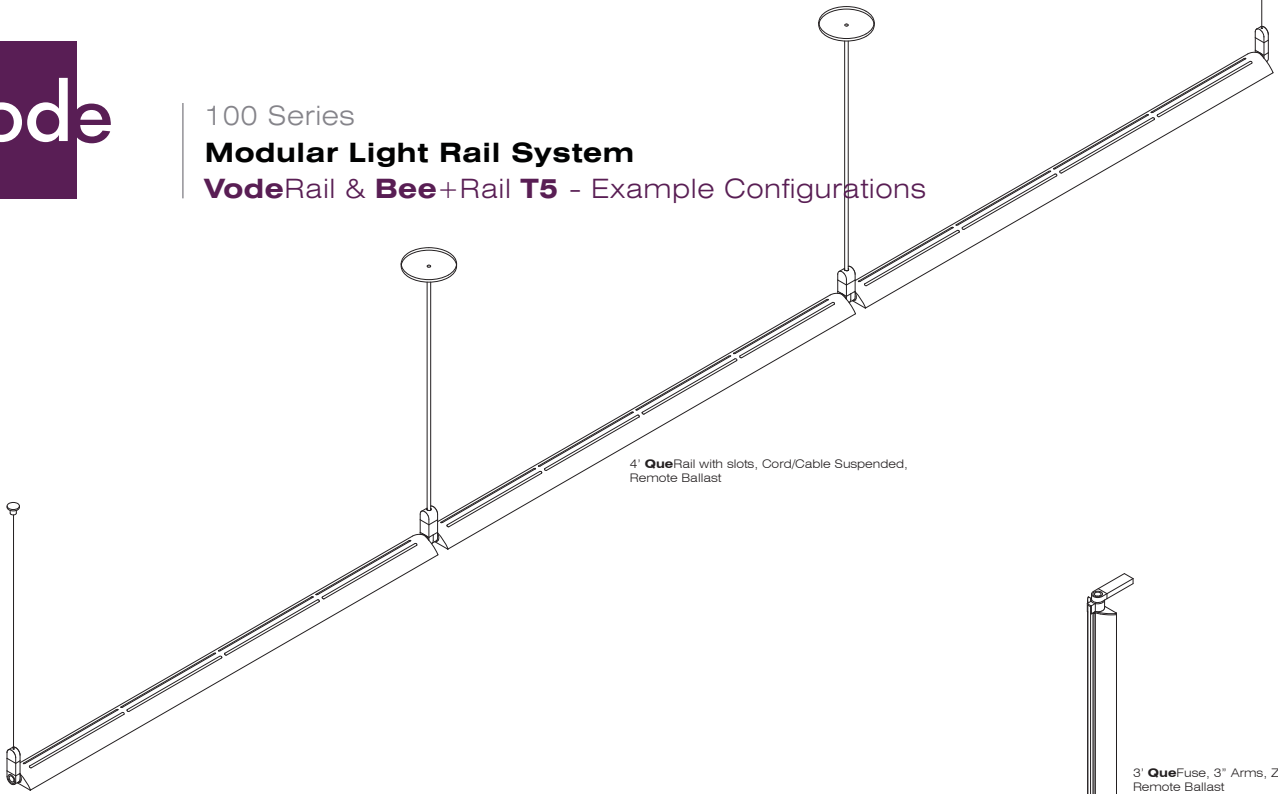

100 Series
Modular Light Rail System
VodeRail & Bee+Rail T5

100 Series MLR System for T5HE or T5HO fluorescent. Wall, ceiling or table mount. Single or double rail option. 2'(61cm) – 8'(244cm) lengths, depending on lamp and rail type. Quick-connect wiring harness standard. Patented hub design with 370° rotation, angle-gauge and lock-screw. Arm mount or cord suspension. Brushed aluminum finish standard.

BeeFuse

BoxBaffle

100 Series

Modular Light Rail System

VodeRail & Bee+Rail T5 - Example Configurations

100 Series
Modular Light Rail System
VodeRail & Bee+Rail T5 - Rail Types

VodeRail/T5

Bee+Rail/T5

*Not an illuminated product.
 *Must be specified separately from System Specification Code.

100 Series
Modular Light Rail System
VodeRail & Bee+Rail T5 System Components

100 Series
Modular Light Rail System
VodeRail T5 - Specification Sheet