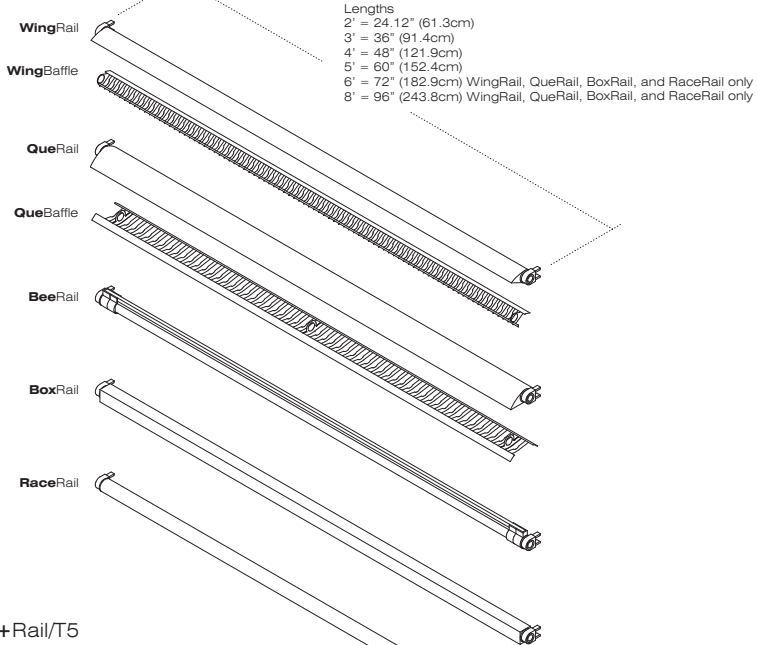

100 Series
Modular Light Rail System
VodeRail & Bee+Rail T5

100 Series MLR System for T5HE or T5HO fluorescent. Wall, ceiling or table mount. Single or double rail option. 2'(61cm) – 8'(244cm) lengths, depending on lamp and rail type. Quick-connect wiring harness standard. Patented hub design with 370° rotation, angle-gauge and lock-screw. Arm mount or cord suspension. Brushed aluminum finish standard.

BeeFuse

BoxBaffle

100 Series

Modular Light Rail System

VodeRail & Bee+Rail T5 - Example Configurations

100 Series
Modular Light Rail System
VodeRail & Bee+Rail T5 - Rail Types

VodeRail/T5

Bee+Rail/T5