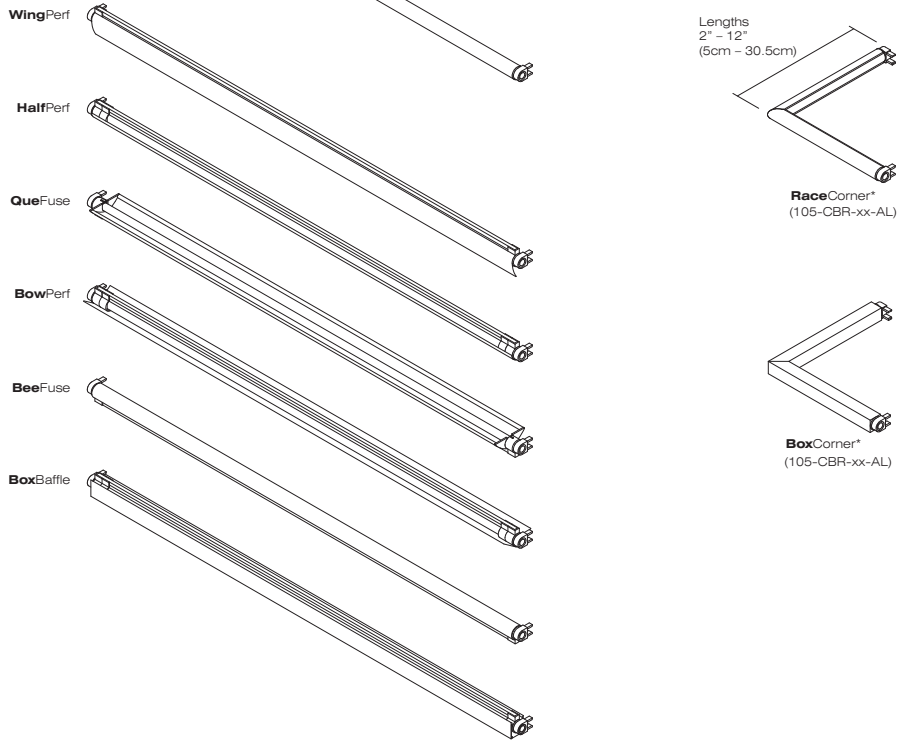

100 Series
Modular Light Rail System
VodeRail & Bee+Rail T5

100 Series MLR System for T5HE or T5HO fluorescent. Wall, ceiling or table mount. Single or double rail option. 2'(61cm) – 8'(244cm) lengths, depending on lamp and rail type. Quick-connect wiring harness standard. Patented hub design with 370° rotation, angle-gauge and lock-screw. Arm mount or cord suspension. Brushed aluminum finish standard.

BeeFuse

BoxBaffle

100 Series

Modular Light Rail System

VodeRail & Bee+Rail T5 - Example Configurations

100 Series
Modular Light Rail System
VodeRail & Bee+Rail T5 - Rail Types

VodeRail/T5

Bee+Rail/T5