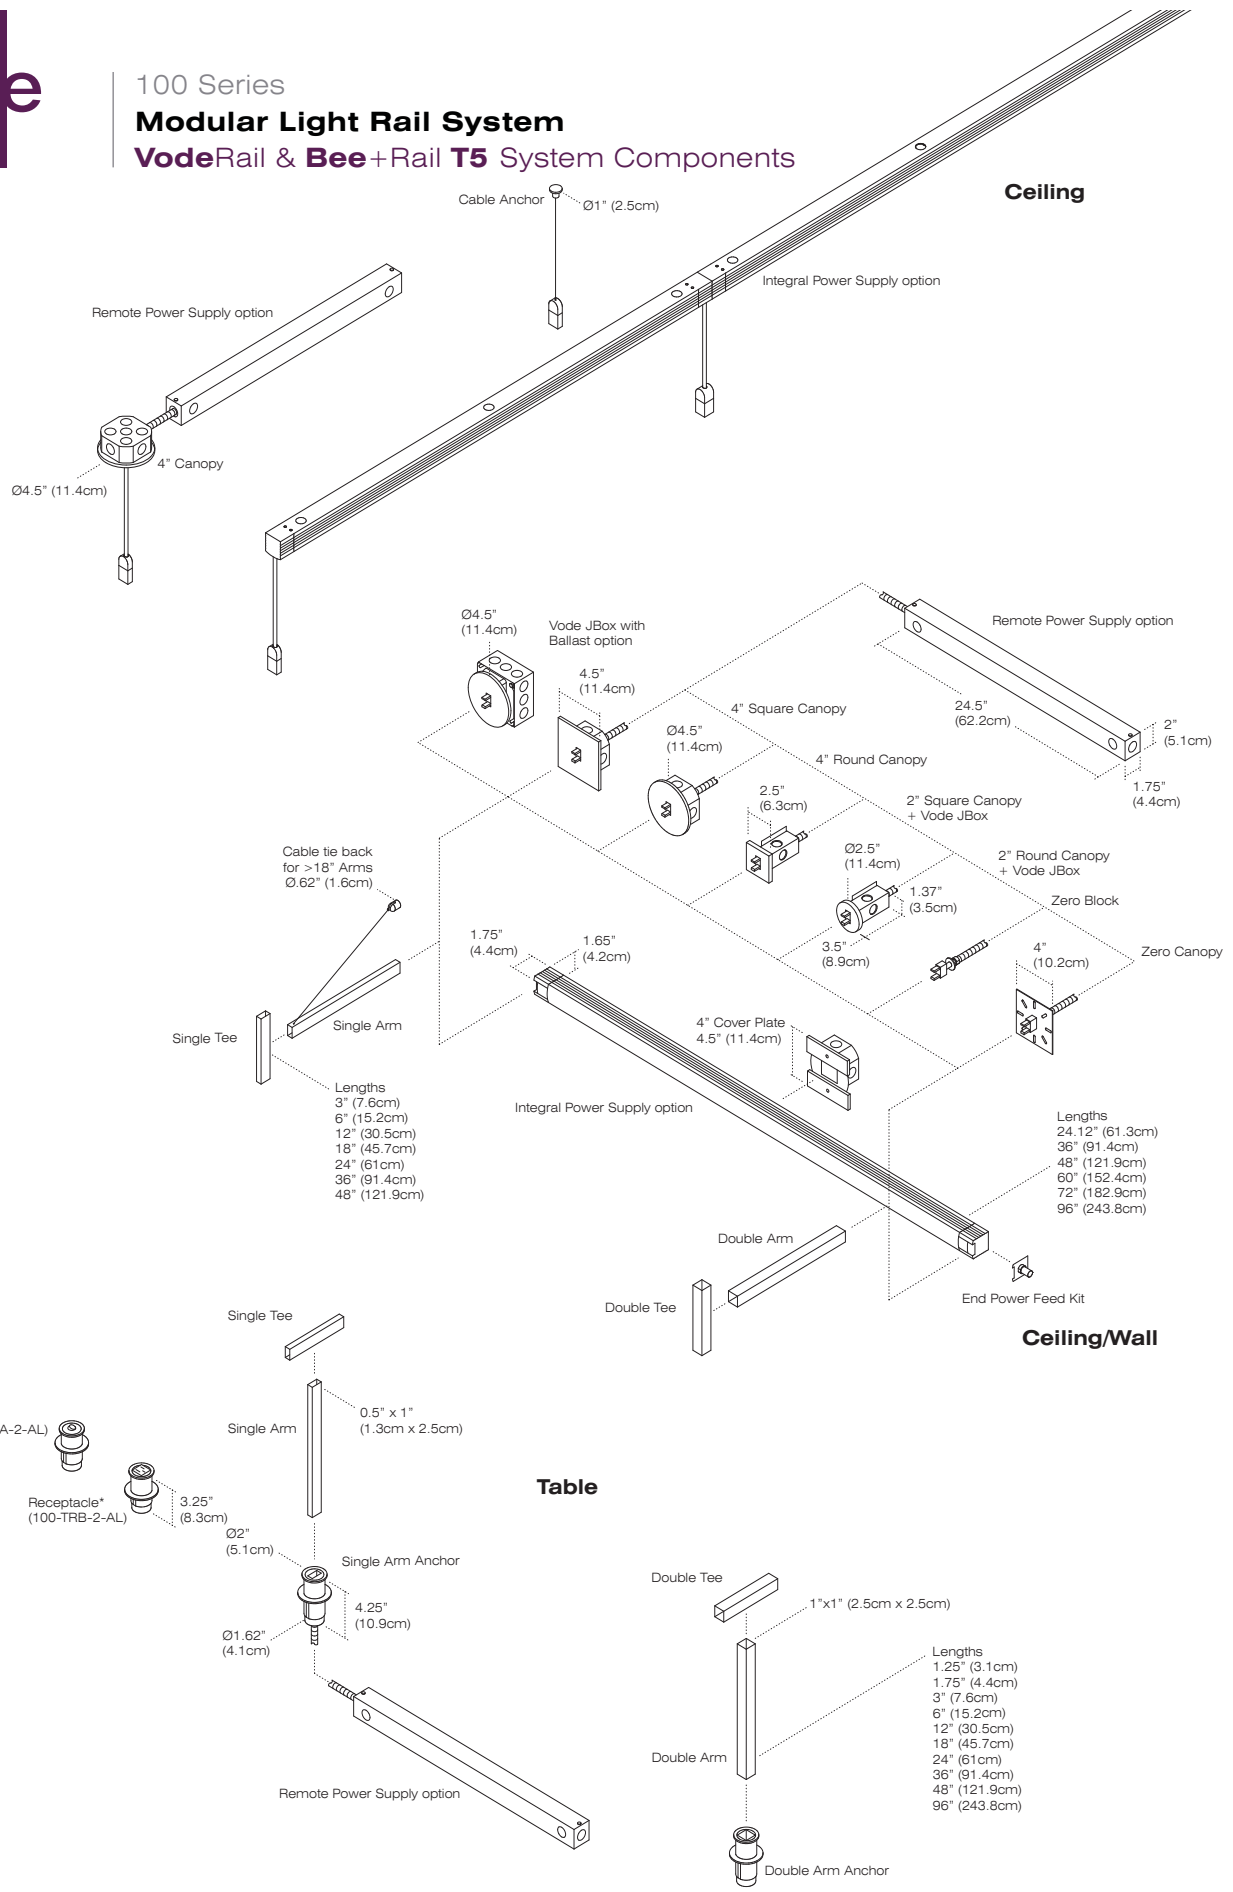

100 Series
Modular Light Rail System
VodeRail & Bee+Rail T5

100 Series MLR System for T5HE or T5HO fluorescent. Wall, ceiling or table mount. Single or double rail option. 2'(61cm) – 8'(244cm) lengths, depending on lamp and rail type. Quick-connect wiring harness standard. Patented hub design with 370° rotation, angle-gauge and lock-screw. Arm mount or cord suspension. Brushed aluminum finish standard.

BeeFuse

BoxBaffle

100 Series

Modular Light Rail System

VodeRail & Bee+Rail T5 - Example Configurations

100 Series
Modular Light Rail System
VodeRail & Bee+Rail T5 - Rail Types

VodeRail/T5

Bee+Rail/T5

*Not an illuminated product.
 *Must be specified separately from System Specification Code.

100 Series
Modular Light Rail System
VodeRail & Bee+Rail T5 System Components

100 Series
Modular Light Rail System
VodeRail T5 - Specification Sheet

† available for VodeRail/LED only
 * available for VodeRail T5 only

All Rail Types
Layout Chart
T5 & LED

Choose length (in feet) and corresponding "A" or "B" layout. "A" and "B" are common layouts.
 If "A" or "B" layouts are not desired, choose "C" (custom layout) and specify desired layout.