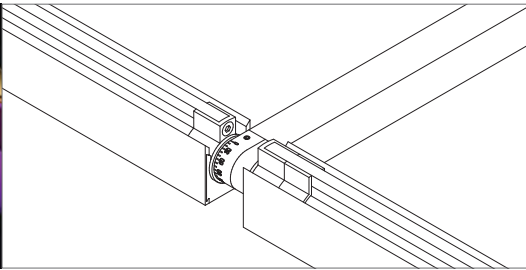

100 Series
Modular Light Rail System
VodeRail & Bee+Rail T5

100 Series MLR System for T5HE or T5HO fluorescent. Wall, ceiling or table mount. Single or double rail option. 2'(61cm) – 8'(244cm) lengths, depending on lamp and rail type. Quick-connect wiring harness standard. Patented hub design with 370° rotation, angle-gauge and lock-screw. Arm mount or cord suspension. Brushed aluminum finish standard.